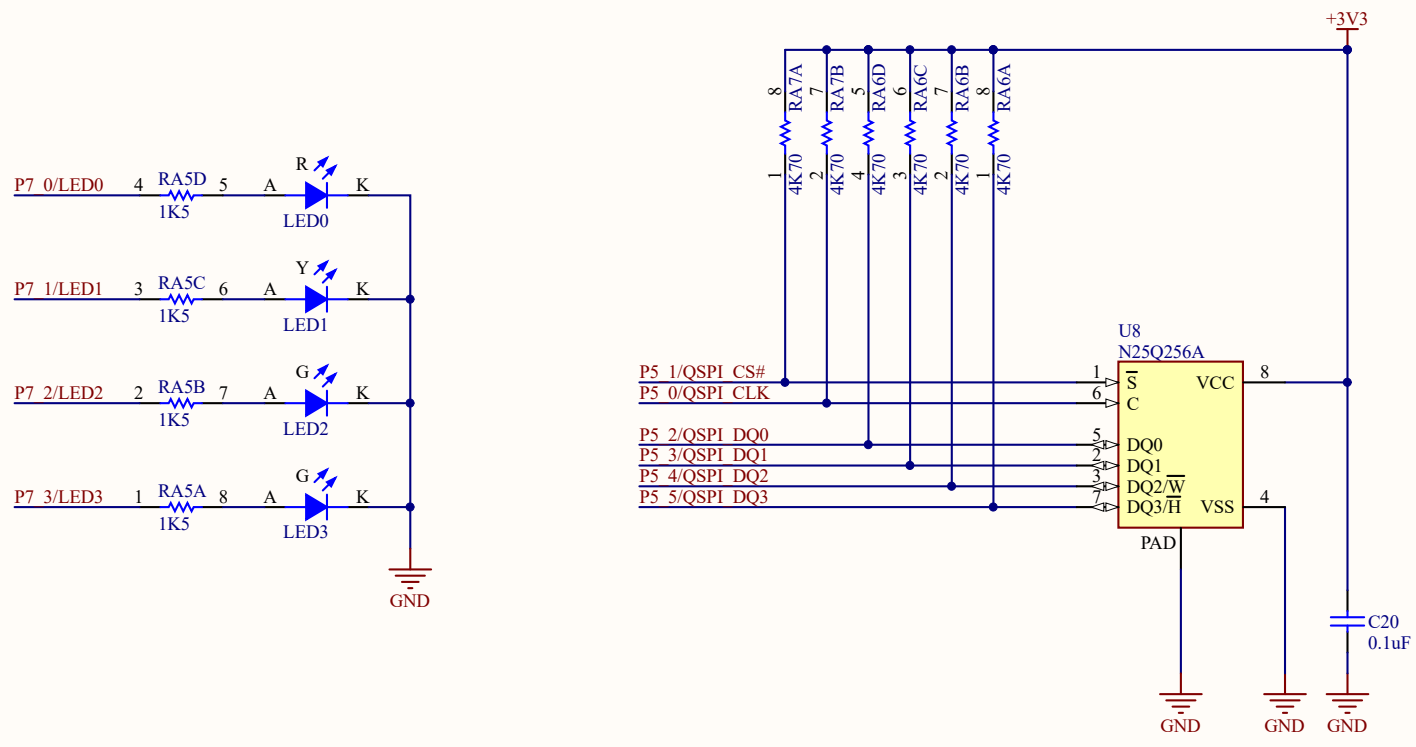

Title <b>Power Supply</b>			
Size: A	Number:	Revision:	
Date: 8/18/2016	Time: 10:03:04 PM	Sheet of	
File: D:\Work\S3 LCD DevBoard\Power.SchDoc			

Title <b>S3 MCU</b>			
Size: <b>B</b>	Number:	Revision:	
Date: 8/18/2016	Time: 10:03:04 PM	Sheet of	
File: D:\Work\S3 LCD DevBoard\S3 MCU.SchDoc			