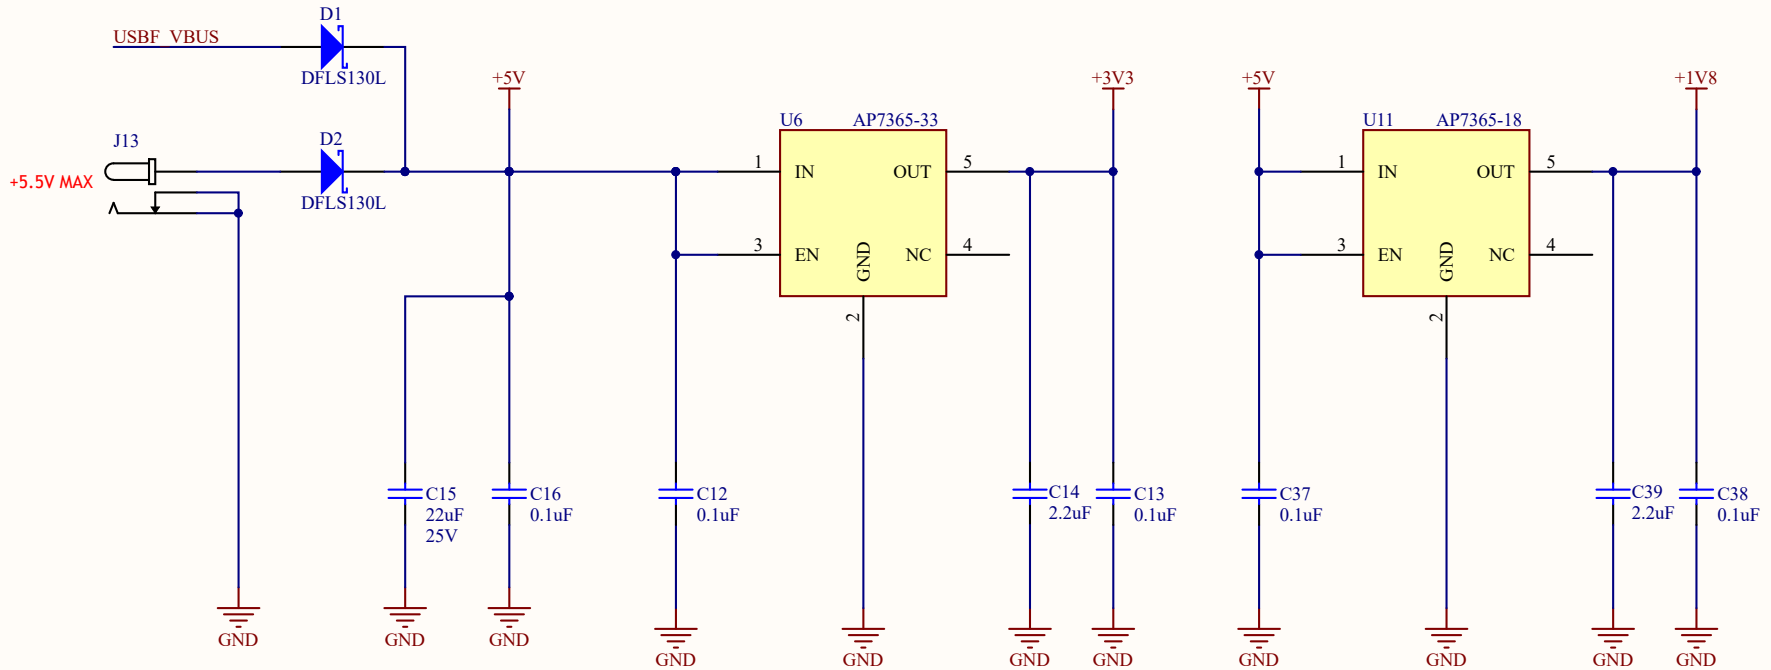

Title <b>Power Supply</b>			
Size: A	Number:	Revision:	
Date: 8/18/2016	Time: 10:03:04 PM	Sheet of	
File: D:\Work\S3 LCD DevBoard\Power.SchDoc			

Title <b>S3 MCU</b>			
Size: <b>B</b>	Number:	Revision:	
Date: 8/18/2016	Time: 10:03:04 PM	Sheet of	
File: D:\Work\S3 LCD DevBoard\S3 MCU.SchDoc			