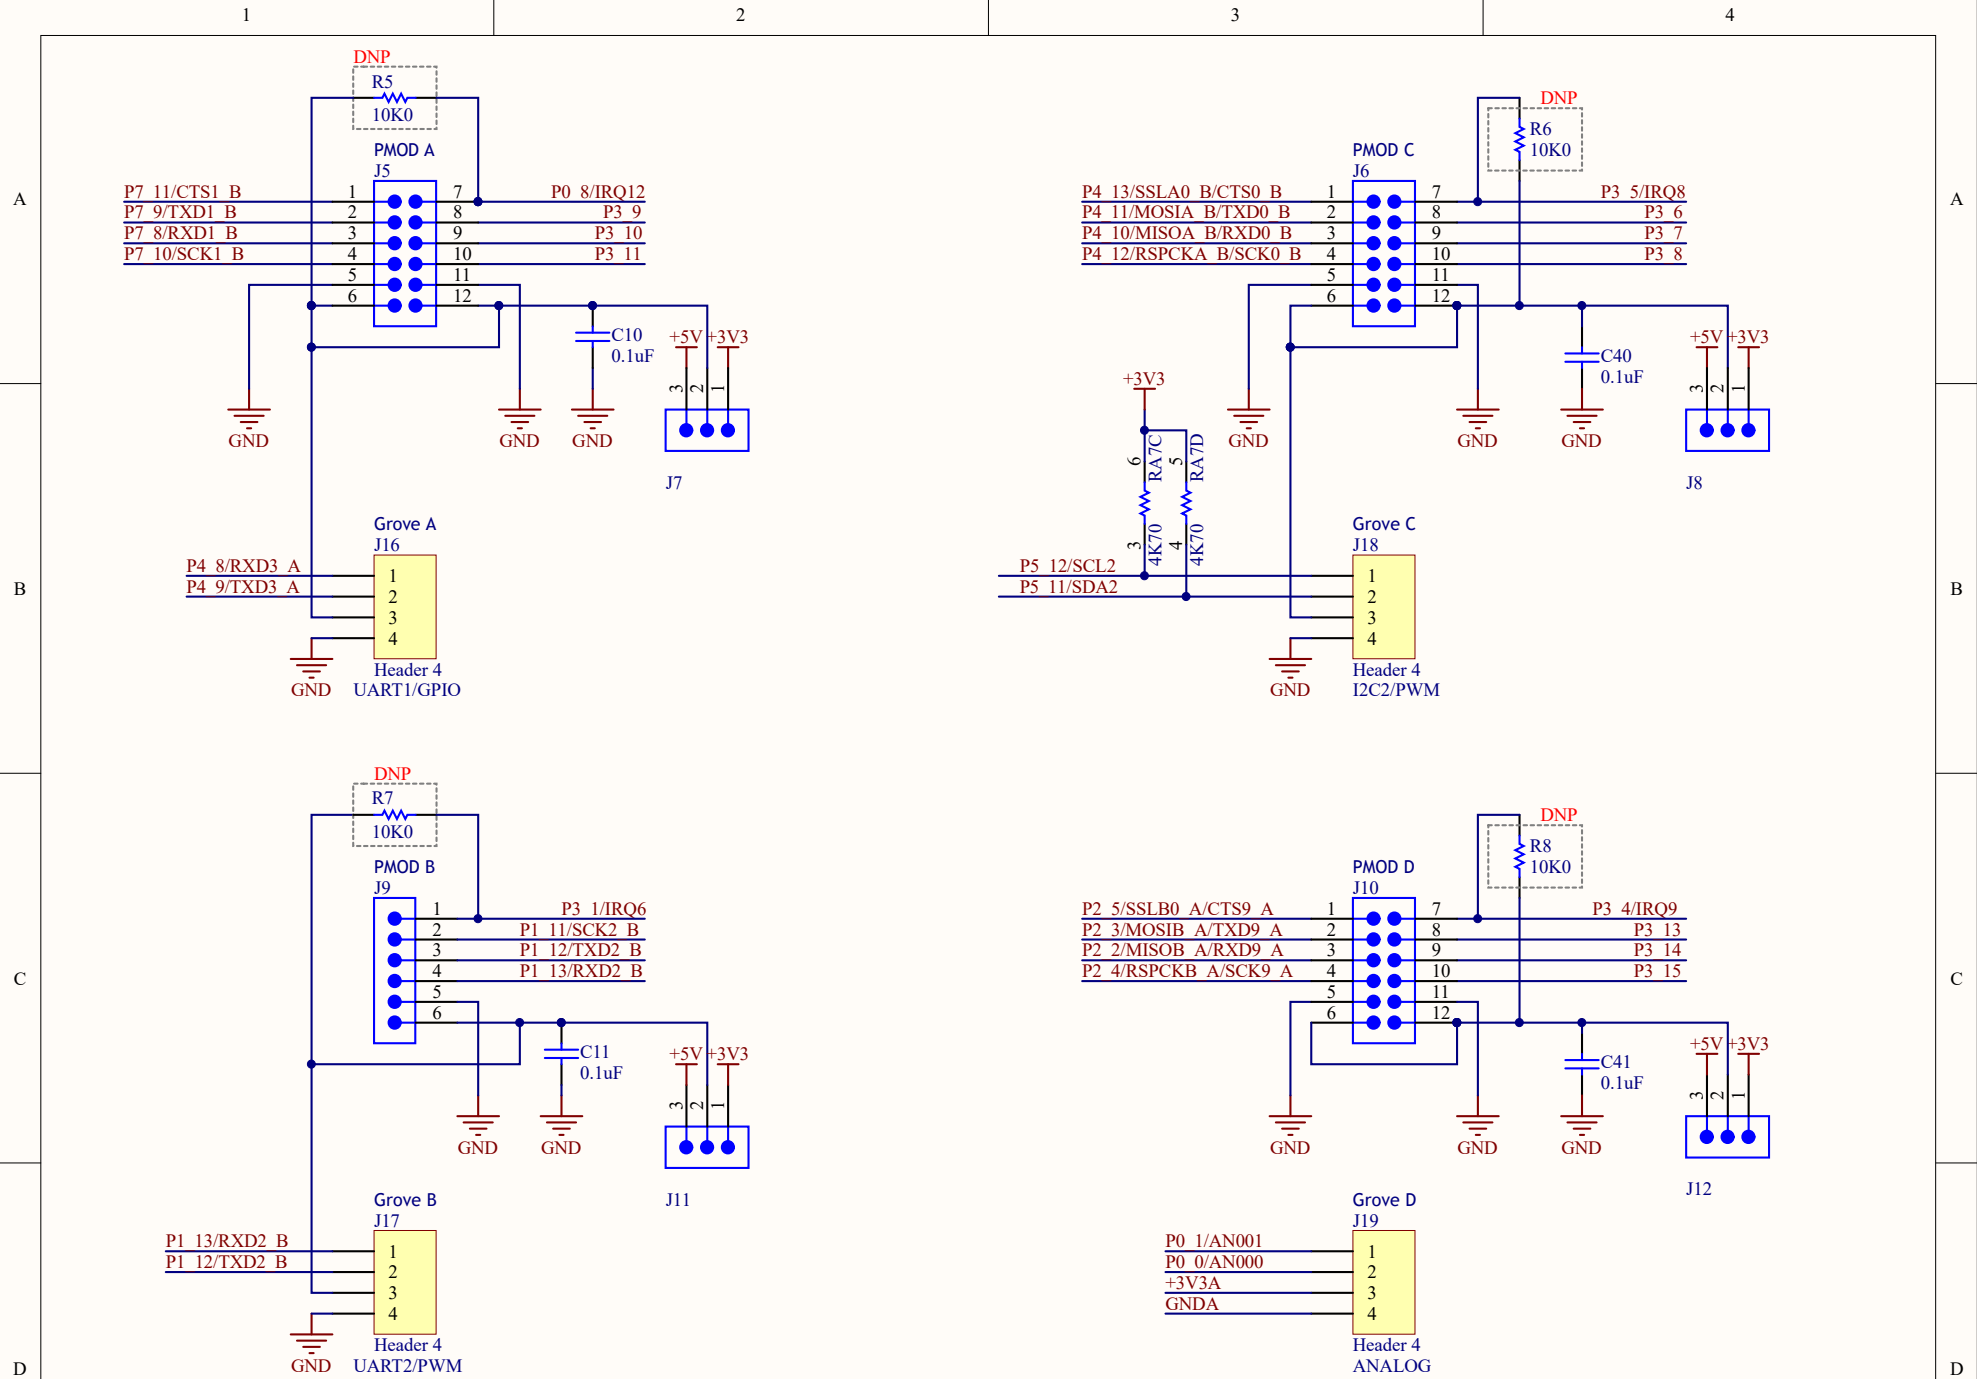

Title		
Size: <b>B</b>	Number:	Revision:
Date: 8/18/2016	Time: 10:03:04 PM	Sheet of
File: D:\Work\S3 LCD DevBoard\LCD Header.SchDoc		

Title		
Size: A	Number:	Revision:
Date: 8/18/2016	Time: 10:03:04 PM	Sheet of
File: D:\Work\S3 LCD DevBoard\PMOD Grove.SchDoc		

Title <b>Power Supply</b>			
Size: A	Number:	Revision:	
Date: 8/18/2016	Time: 10:03:04 PM	Sheet of	
File: D:\Work\S3 LCD DevBoard\Power.SchDoc			

Title <b>S3 MCU</b>			
Size: <b>B</b>	Number:	Revision:	
Date: 8/18/2016	Time: 10:03:04 PM	Sheet of	
File: D:\Work\S3 LCD DevBoard\S3 MCU.SchDoc			

Title <b>GT202 WiFi Module</b>		
Size: A	Number:	Revision:
Date: 8/18/2016	Time: 10:03:05 PM	Sheet of
File: D:\Work\S3 LCD DevBoard\WiFi.SchDoc		

RENESAS Synergy™

RoHS

69 LCD Display

JTAG

Reset

900.00

4000.00