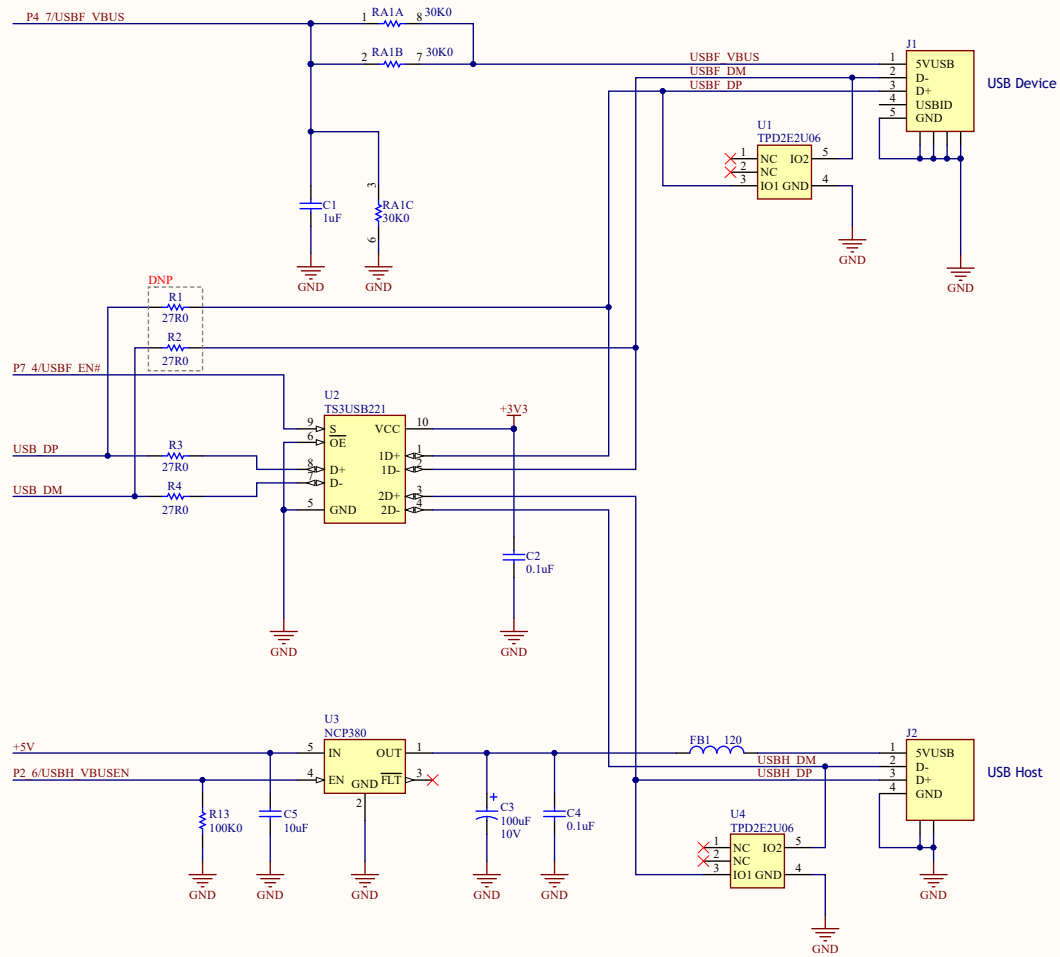

Title		
Size: <b>B</b>	Number:	Revision:
Date: 8/18/2016	Time: 10:03:04 PM	Sheet of
File: D:\Work\S3 LCD DevBoard\LCD Header.SchDoc		

Title		
Size: A	Number:	Revision:
Date: 8/18/2016	Time: 10:03:04 PM	Sheet of
File: D:\Work\S3 LCD DevBoard\PMOD Grove.SchDoc		

Title <b>Power Supply</b>			
Size: A	Number:	Revision:	
Date: 8/18/2016	Time: 10:03:04 PM	Sheet of	
File: D:\Work\S3 LCD DevBoard\Power.SchDoc			

Title <b>S3 MCU</b>			
Size: <b>B</b>	Number:	Revision:	
Date: 8/18/2016	Time: 10:03:04 PM	Sheet of	
File: D:\Work\S3 LCD DevBoard\S3 MCU.SchDoc			