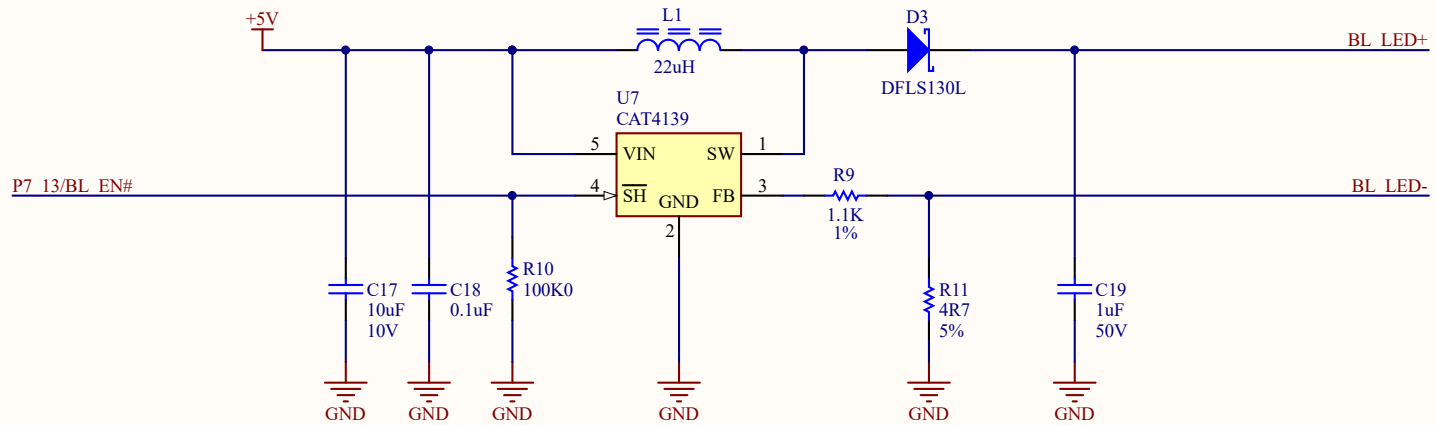

Title <b>Power Supply</b>			
Size: A	Number:	Revision:	
Date: 8/18/2016	Time: 10:03:04 PM	Sheet of	
File: D:\Work\S3 LCD DevBoard\Power.SchDoc			

Title <b>S3 MCU</b>			
Size: <b>B</b>	Number:	Revision:	
Date: 8/18/2016	Time: 10:03:04 PM	Sheet of	
File: D:\Work\S3 LCD DevBoard\S3 MCU.SchDoc			